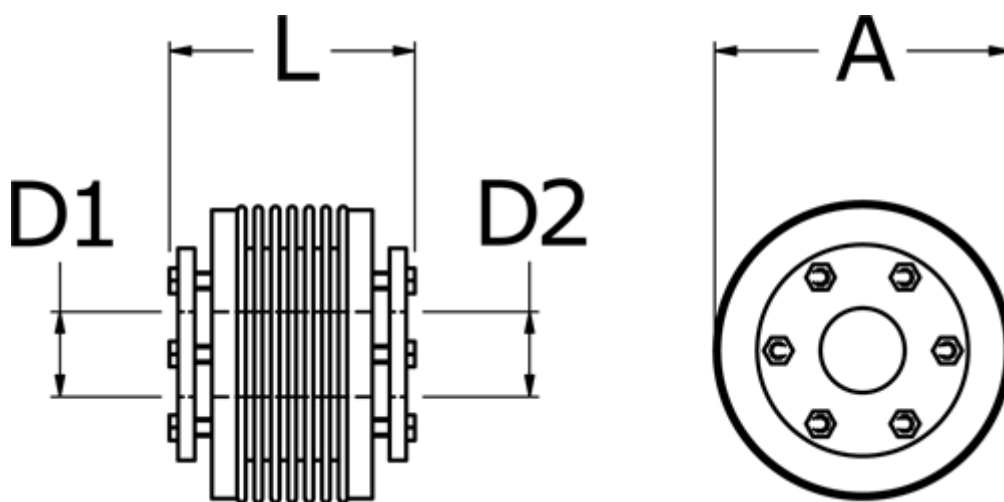

Data Sheet

Article number: 3330502000783838

Description: Bellow coupling type 5 size200
Length 78 mm, bore 38/38 mm

Measures

A	= 90
D1	= 38
D2	= 38
L	= 78
Nom. torque NM (Tkn)	= 200